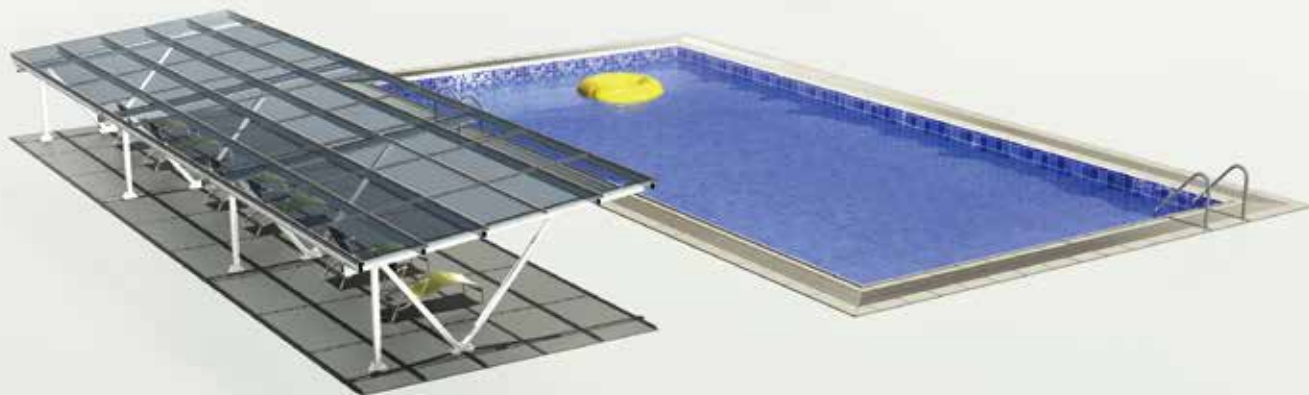

Clenergy Australia

1/10 Duerdin Street, Clayton VIC 3168 Australia
Tel: +61 3 9239 8088 Fax: +61 3 9239 8024
E-mail: sales@clenergy.com.au www.clenergy.com.au

Clenergy China

999-1009 Min'an Rd, Huoju Hi-tech Ind. Dev. Zone
Xiang'an District 361101, Xiamen, Fujian, China
Tel: +86 592 311 0088 Fax: +86 592 599 5028
E-mail: sales@clenergy.com.cn www.clenergy.com.cn

Clenergy EMEA

Esplanade 41, 20354 Hamburg, Germany
Tel: +49 (0) 40 3562 389 00
E-mail: sales.emea@clenergy.com

Clenergy Japan

Nittochi Yamashita Building 5th Floor
23 Yamashita-cho, Yokohama, 231-0023 Japan
Tel: +81 45 228 8226 Fax: +81 45 228 8316
E-mail: sales@clenergy.co.jp www.clenergy.jp

Clenergy Philippines

145 Yakal St., San Antonio village, Makati City, Philippines
Tel: +63 977 8407240
E-mail: sales_ph@clenergy.com www.clenergy.ph

Clenergy Thailand

9/2, 5th Floor, Vorasin Building, Soi Yasob 2, Viphavadee-Rungsit
Road, Chomphon Sub-district, Chatuchak District, Bangkok 10900
Tel: +66 63 228 0200, +66 81 969 5152
E-mail: sales_th@clenergy.com,support_th@clenergy.com

Clenergy Singapore

24 Raffles Place #28-01 Clifford Centre Singapore 048621
Tel: +65 9743 1425
E-mail: vincent.chan@clenergy.com

Clenergy Vietnam

Tel: +86 592 3110095
E-mail: sales_vietnam@clenergy.com;
susie.chen@clenergy.com;
ducnguyen@clenergy.com

Worldwide network